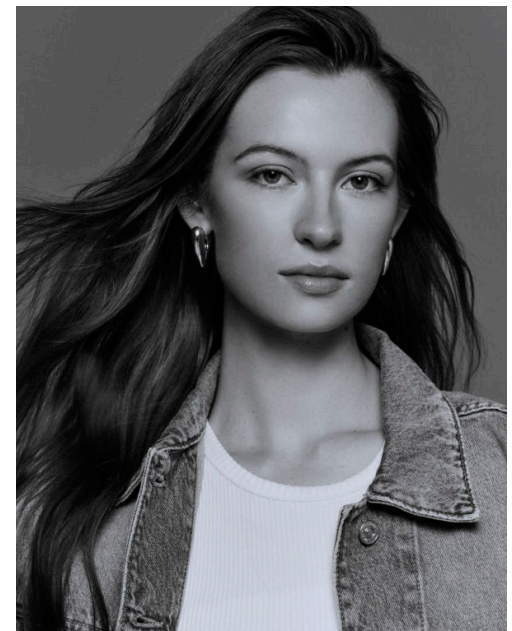

Abby DeReamer

HEIGHT 5'9"
BUST 31"
HIPS 36"
WAIST 25"
HAIR COLOR Brown
EYES COLOR Hazel
SHOE 7.5us

EMG
MODELS

NY: 212.505.0600 / LA:310.498.2240 / info@emgmodels.com