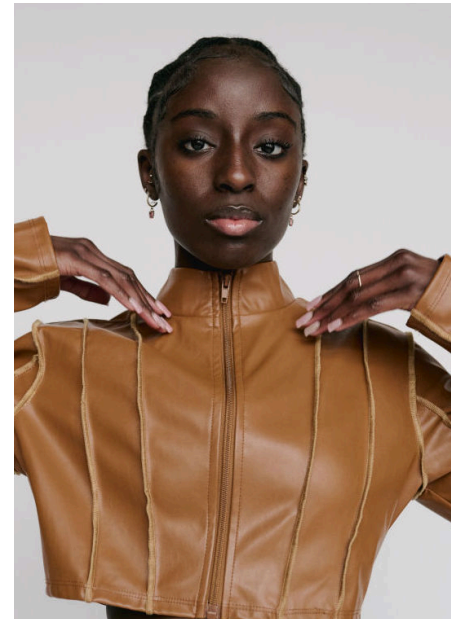

FATOU

**HEIGHT 5'6" BUST 32" SHOE 7us HAIR COLOR Dark Brown
EYES COLOR Brown**