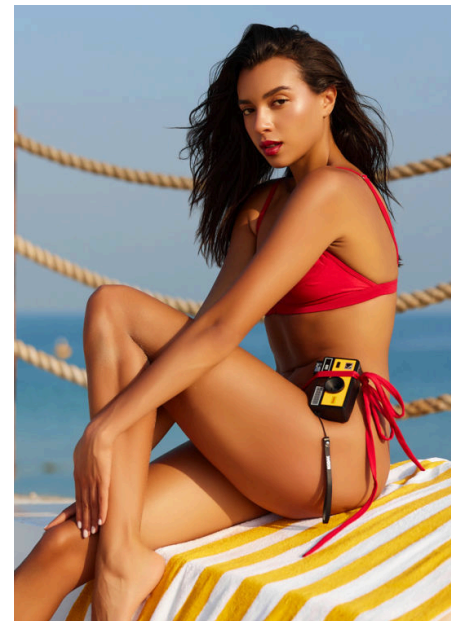

JULIANA FANUCCHI

HEIGHT 5'9" BUST 32.5" HAIR COLOR Brown EYES COLOR Brown