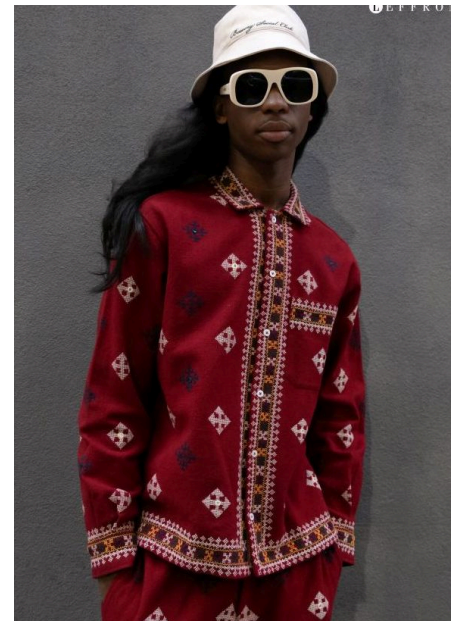

**AYELLE**

HEIGHT 6'3" CHEST 36" SUIT 38" Us SHOE 12us  
HAIR COLOR Black EYES COLOR Brown