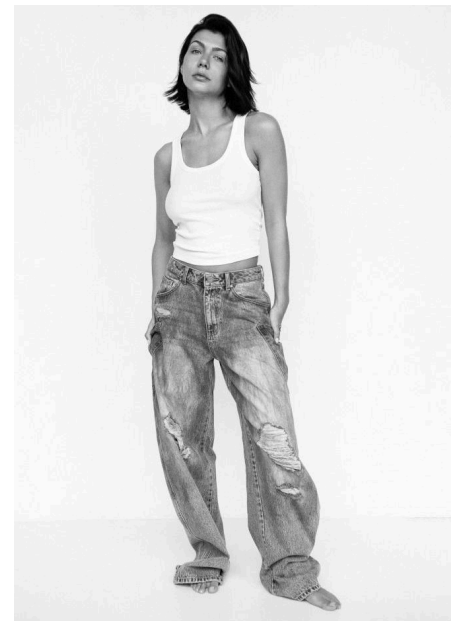

CATA FREER

**HEIGHT 5'8" BUST 34" SHOE 8us HAIR COLOR Brown
EYES COLOR Green**