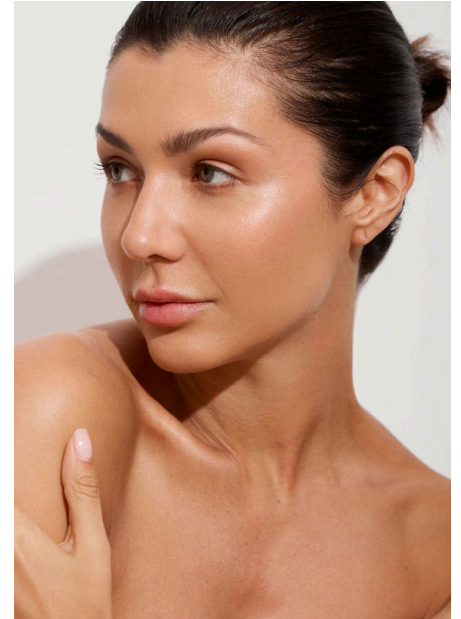

CATA FREER

**HEIGHT 5'8" BUST 34" SHOE 8us HAIR COLOR Brown
EYES COLOR Green**