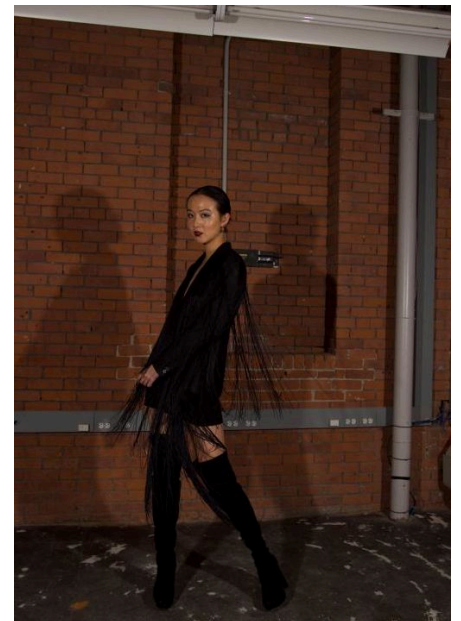

ANGELALIAN

**HEIGHT 5'11" BUST 32" SHOE 8us HAIR COLOR Black
EYES COLOR Brown**