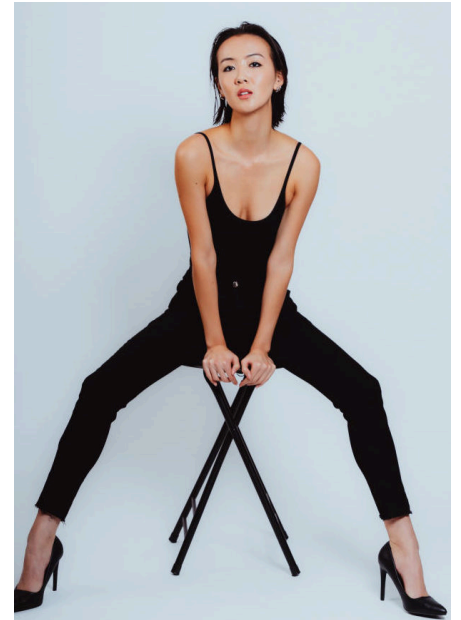

ANGELALIAN

**HEIGHT 5'11" BUST 32" SHOE 8us HAIR COLOR Black
EYES COLOR Brown**