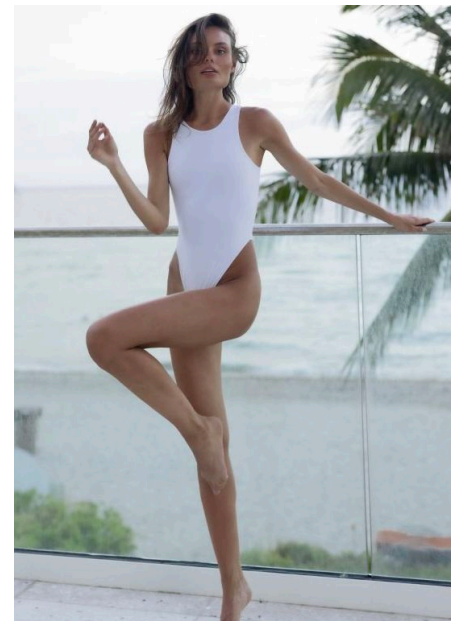

TINA LEZHE

**HEIGHT 5'10" BUST 30" SHOE 8.5us HAIR COLOR Brown
EYES COLOR Hazel**