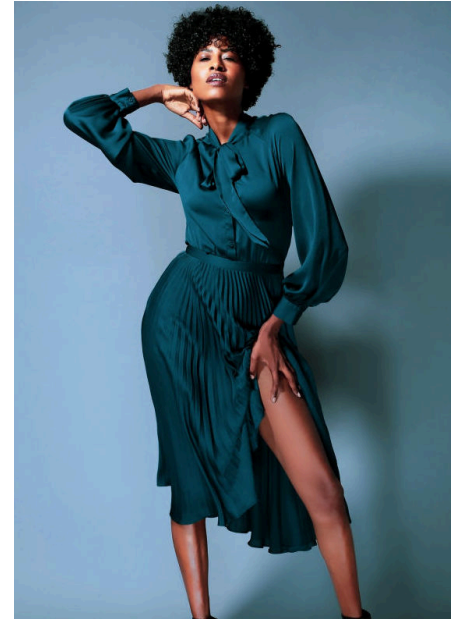

*Angelica Guillen*

**HEIGHT 5'9" BUST 32" SHOE 9us HAIR COLOR Black  
EYES COLOR Brown**