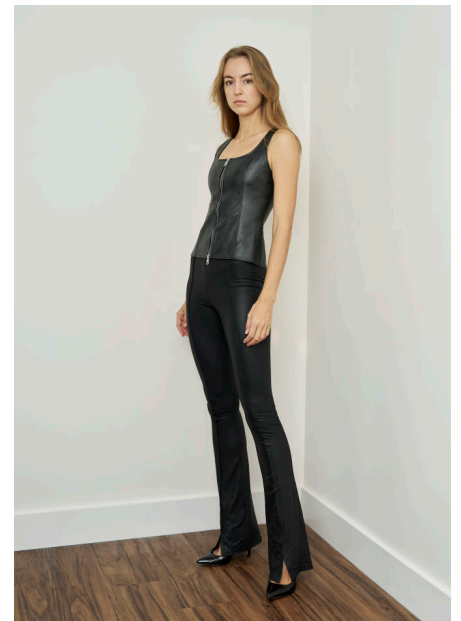

DIANA

**HEIGHT 5'11" BUST 34" SHOE 8.5us HAIR COLOR Blonde
EYES COLOR Brown**