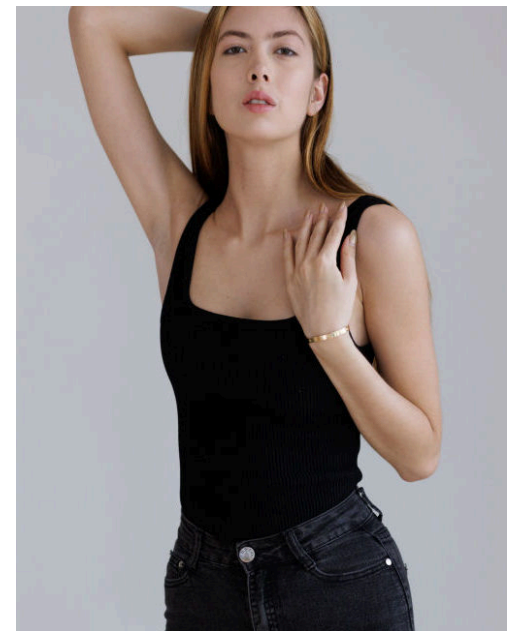

Victoria Campbell

HEIGHT 5'11"
BUST 32"
HIPS 34"
WAIST 23.5"
HAIR COLOR Chestnut
EYES COLOR Hazel
SHOE 9us

EMG
MODELS

NY: 212.505.0600 / LA: 310.498.2240 / info@emgmodels.com