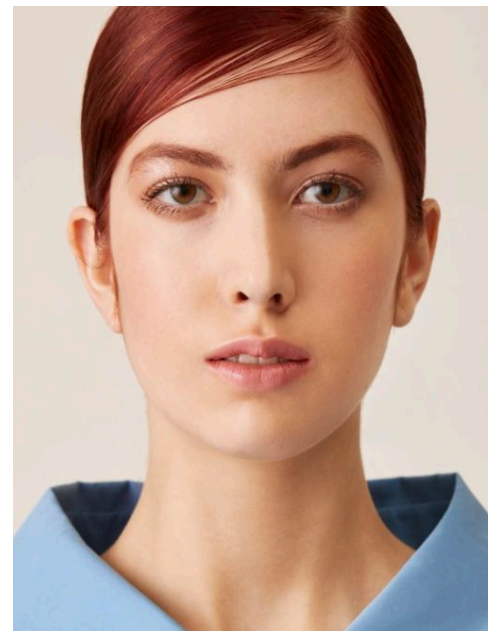

Victoria Campbell

HEIGHT 5'11"
BUST 32"
HIPS 34"
WAIST 23.5"
HAIR COLOR Chestnut
EYES COLOR Hazel
SHOE 9us

EMG
MODELS

NY: 212.505.0600 / LA: 310.498.2240 / info@emgmodels.com